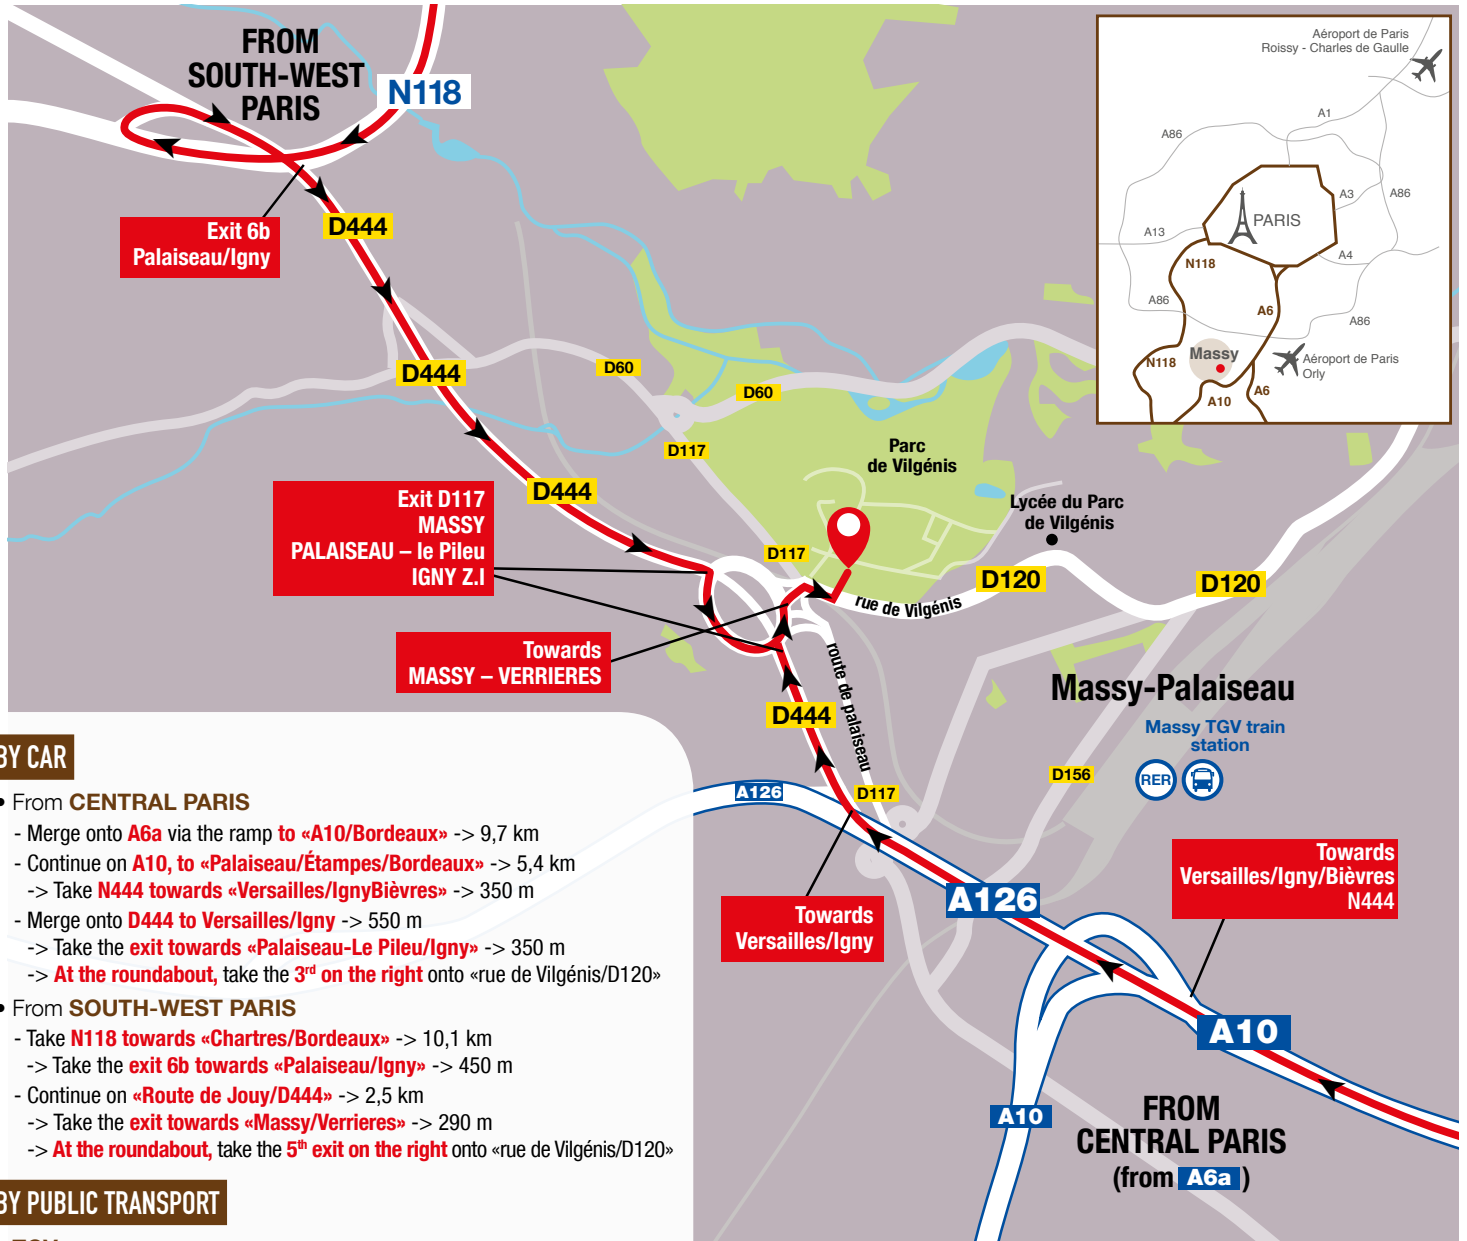

# SAFRAN CAMPUS | GETTING THERE

## BY CAR

- From **CENTRAL PARIS**
  - Merge onto **A6a** via the ramp to «A10/Bordeaux» -> 9,7 km
  - Continue on **A10**, to «Palaiseau/Étampes/Bordeaux» -> 5,4 km
  - > Take **N444** towards «Versailles/Igny/Bièvres» -> 350 m
  - Merge onto **D444** to Versailles/Igny -> 550 m
  - > Take the **exit** towards «Palaiseau-Le Pileu/Igny» -> 350 m
  - > **At the roundabout**, take the **3<sup>rd</sup> on the right** onto «rue de Vilgénis/D120»
- From **SOUTH-WEST PARIS**
  - Take **N118** towards «Chartres/Bordeaux» -> 10,1 km
  - > Take the **exit 6b** towards «Palaiseau/Igny» -> 450 m
  - Continue on «Route de Jouy/D444» -> 2,5 km
  - > Take the **exit** towards «Massy/Verrieres» -> 290 m
  - > **At the roundabout**, take the **5<sup>th</sup> exit on the right** onto «rue de Vilgénis/D120»

## BY PUBLIC TRANSPORT

- **TGV**  
Massy TGV train station, then the Safran shuttle bus.
- **RER RAPID TRANSIT**  
Massy-Palaiseau **RER B and C** station, then the Safran shuttle bus.
- From **ORLY AIRPORT** (approx. 30 min)  
Take the Orlyval, then the **RER B** to Massy-Palaiseau, then the Safran shuttle bus.
- From **ROISSY CDG AIRPORT** (approx. 90 min.)  
Take the **RER B** to Massy-Palaiseau, then the Safran shuttle bus.
- **SAFRAN SHUTTLE BUSES**
  - From the **Massy TGV train station**  
-> Follow the signs to RER B and C, then take the exit "Sortie 2": Vilmorin bus station ("Gare Routière")
  - From the **Massy Palaiseau RER B and C station**  
-> Follow the signs to the Vilmorin bus station ("Gare Routière")  
-> Shuttle buses to and from the Campus run about every 10 minutes at the following times:
    - 7:30 to 9:30 am
    - 5:00 to 7:00 pm, Monday to Thursday
    - 4:00 to 6:00 pm, Friday

You can also take the regular **RATP** (Paris area transit authority) **bus lines 119 and 196** from the Vilmorin bus station to the Safran Campus. For more information go to: [www.stif.info/](http://www.stif.info/)